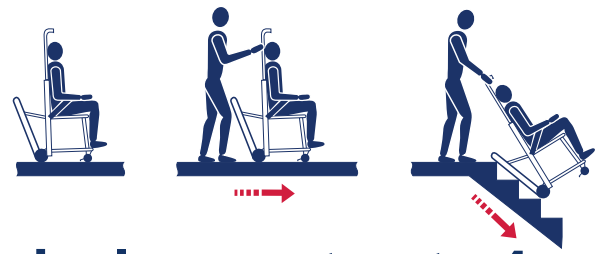

exitMASTER®

versa™

“Instant deployment onto 4 wheels - it has to be Versa”

Your benefits:

- Automatically deployed wheels for corridors and landings
- Instant operation telescopic handle
- Safety brakes on rear wheels
- Comfort backrest and footrest
- Unique top step safety feature

Great Proven Design

European & International Patents & Registered Designs.

TECHNICAL INFORMATION

Code	EMV	Landing Size:	80 x 80cm min (32 x 32")
Capacity	180kg (28st)	Dimensions	H104 x W50 x D29cm
Stair Angle	28-42°	Stored:	(H41 x W20 x D11")
Weight	14.6kg		