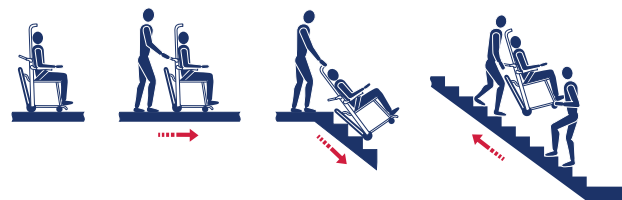

exitMASTER®

elite™

“A deliberate upgrade of the well equipped Versa”

Your benefits:

All the benefits of the **Versa**, plus:

-  Enhanced passenger support and comfort
-  Integral stored passenger safety harness and headband
-  Superb transit mobility
-  Operator handgrips
-  Upstairs travel*

Are You Prepared?

European & International Patents & Registered Designs.

TECHNICAL INFORMATION

Code	EMVE	Landing Size:	90 x 90cm min (35 x 35")
Capacity	180kg (28st)	Dimensions	H104 x W52 x D30cm
Stair Angle	28-42°	Stored:	(H41 x W20 x D12")
Weight	17.5kg		